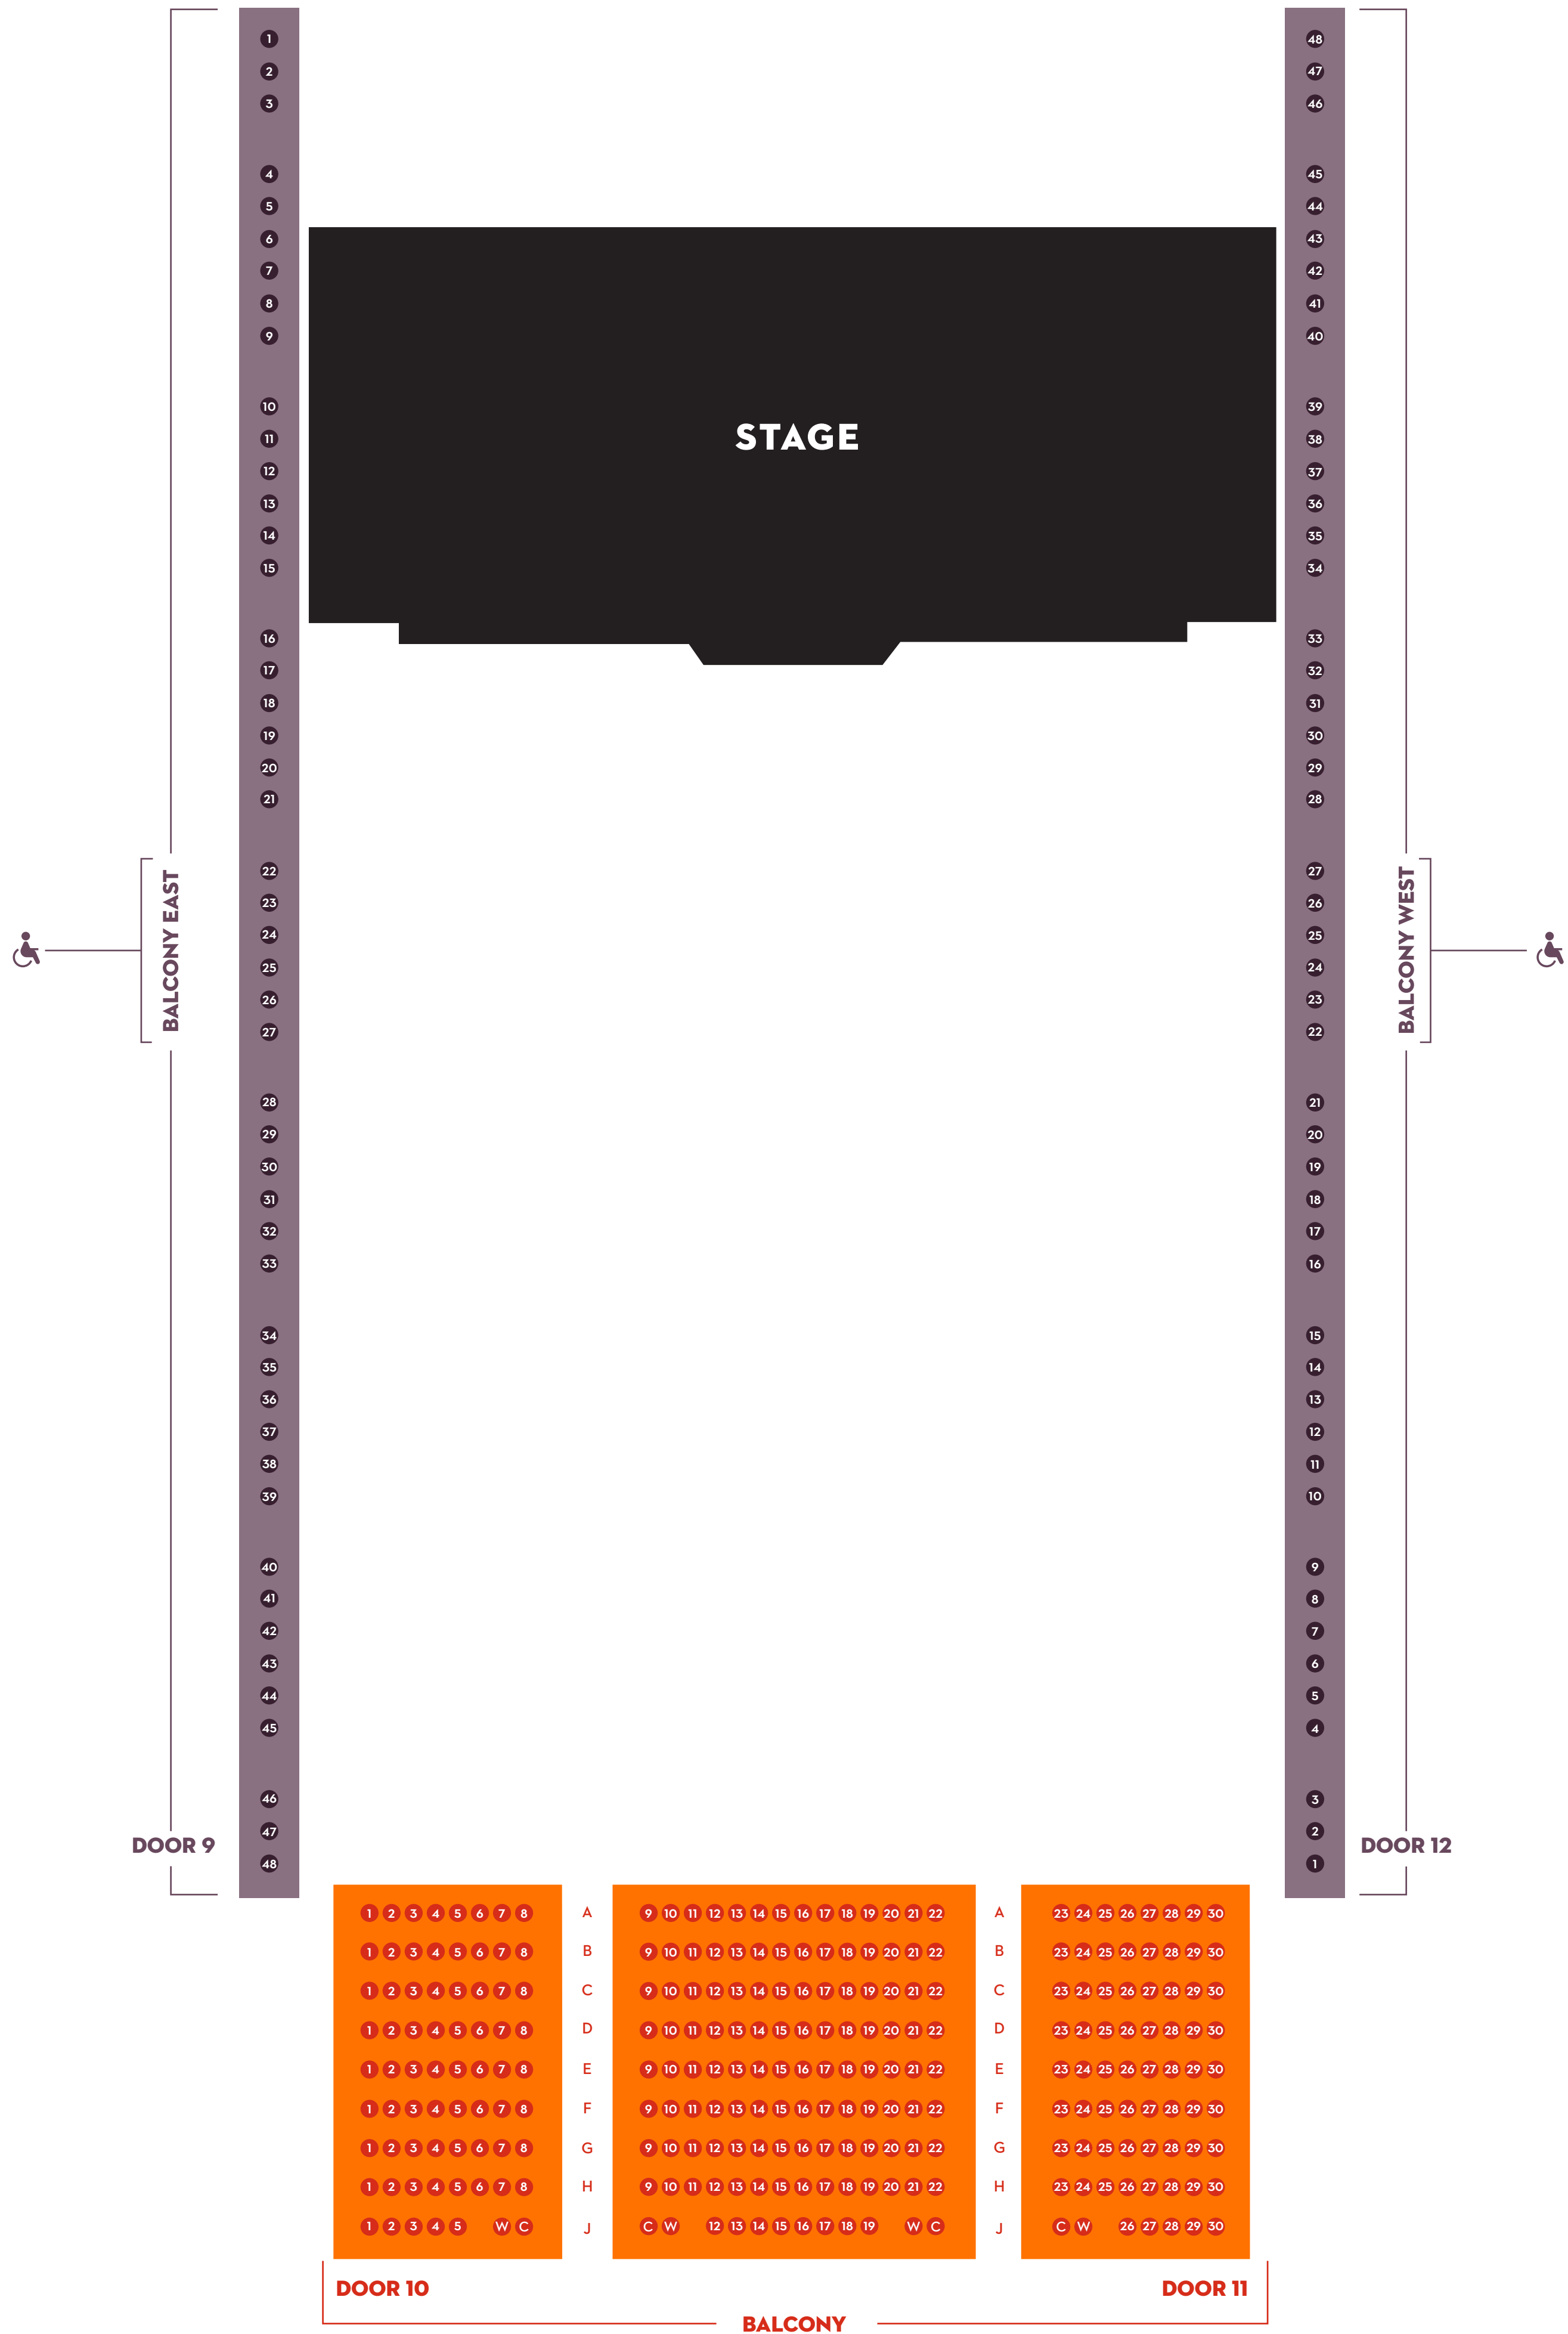

SCHERMERHORN SYMPHONY CENTER LAURA TURNER CONCERT HALL | SEATING MAP

STAGE

LAURA TURNER CONCERT HALL Orchestra Floor & Loge Boxes

-  Wheelchair
-  Wheelchair Companion
-  Accessible Seating

**LAURA TURNER
CONCERT HALL**
Founders Boxes/Circle
& Orchestra View

Wheelchair

Wheelchair Companion

LAURA TURNER CONCERT HALL
Balcony & West/East Balcony

Wheelchair

Wheelchair Companion

Accessible Section