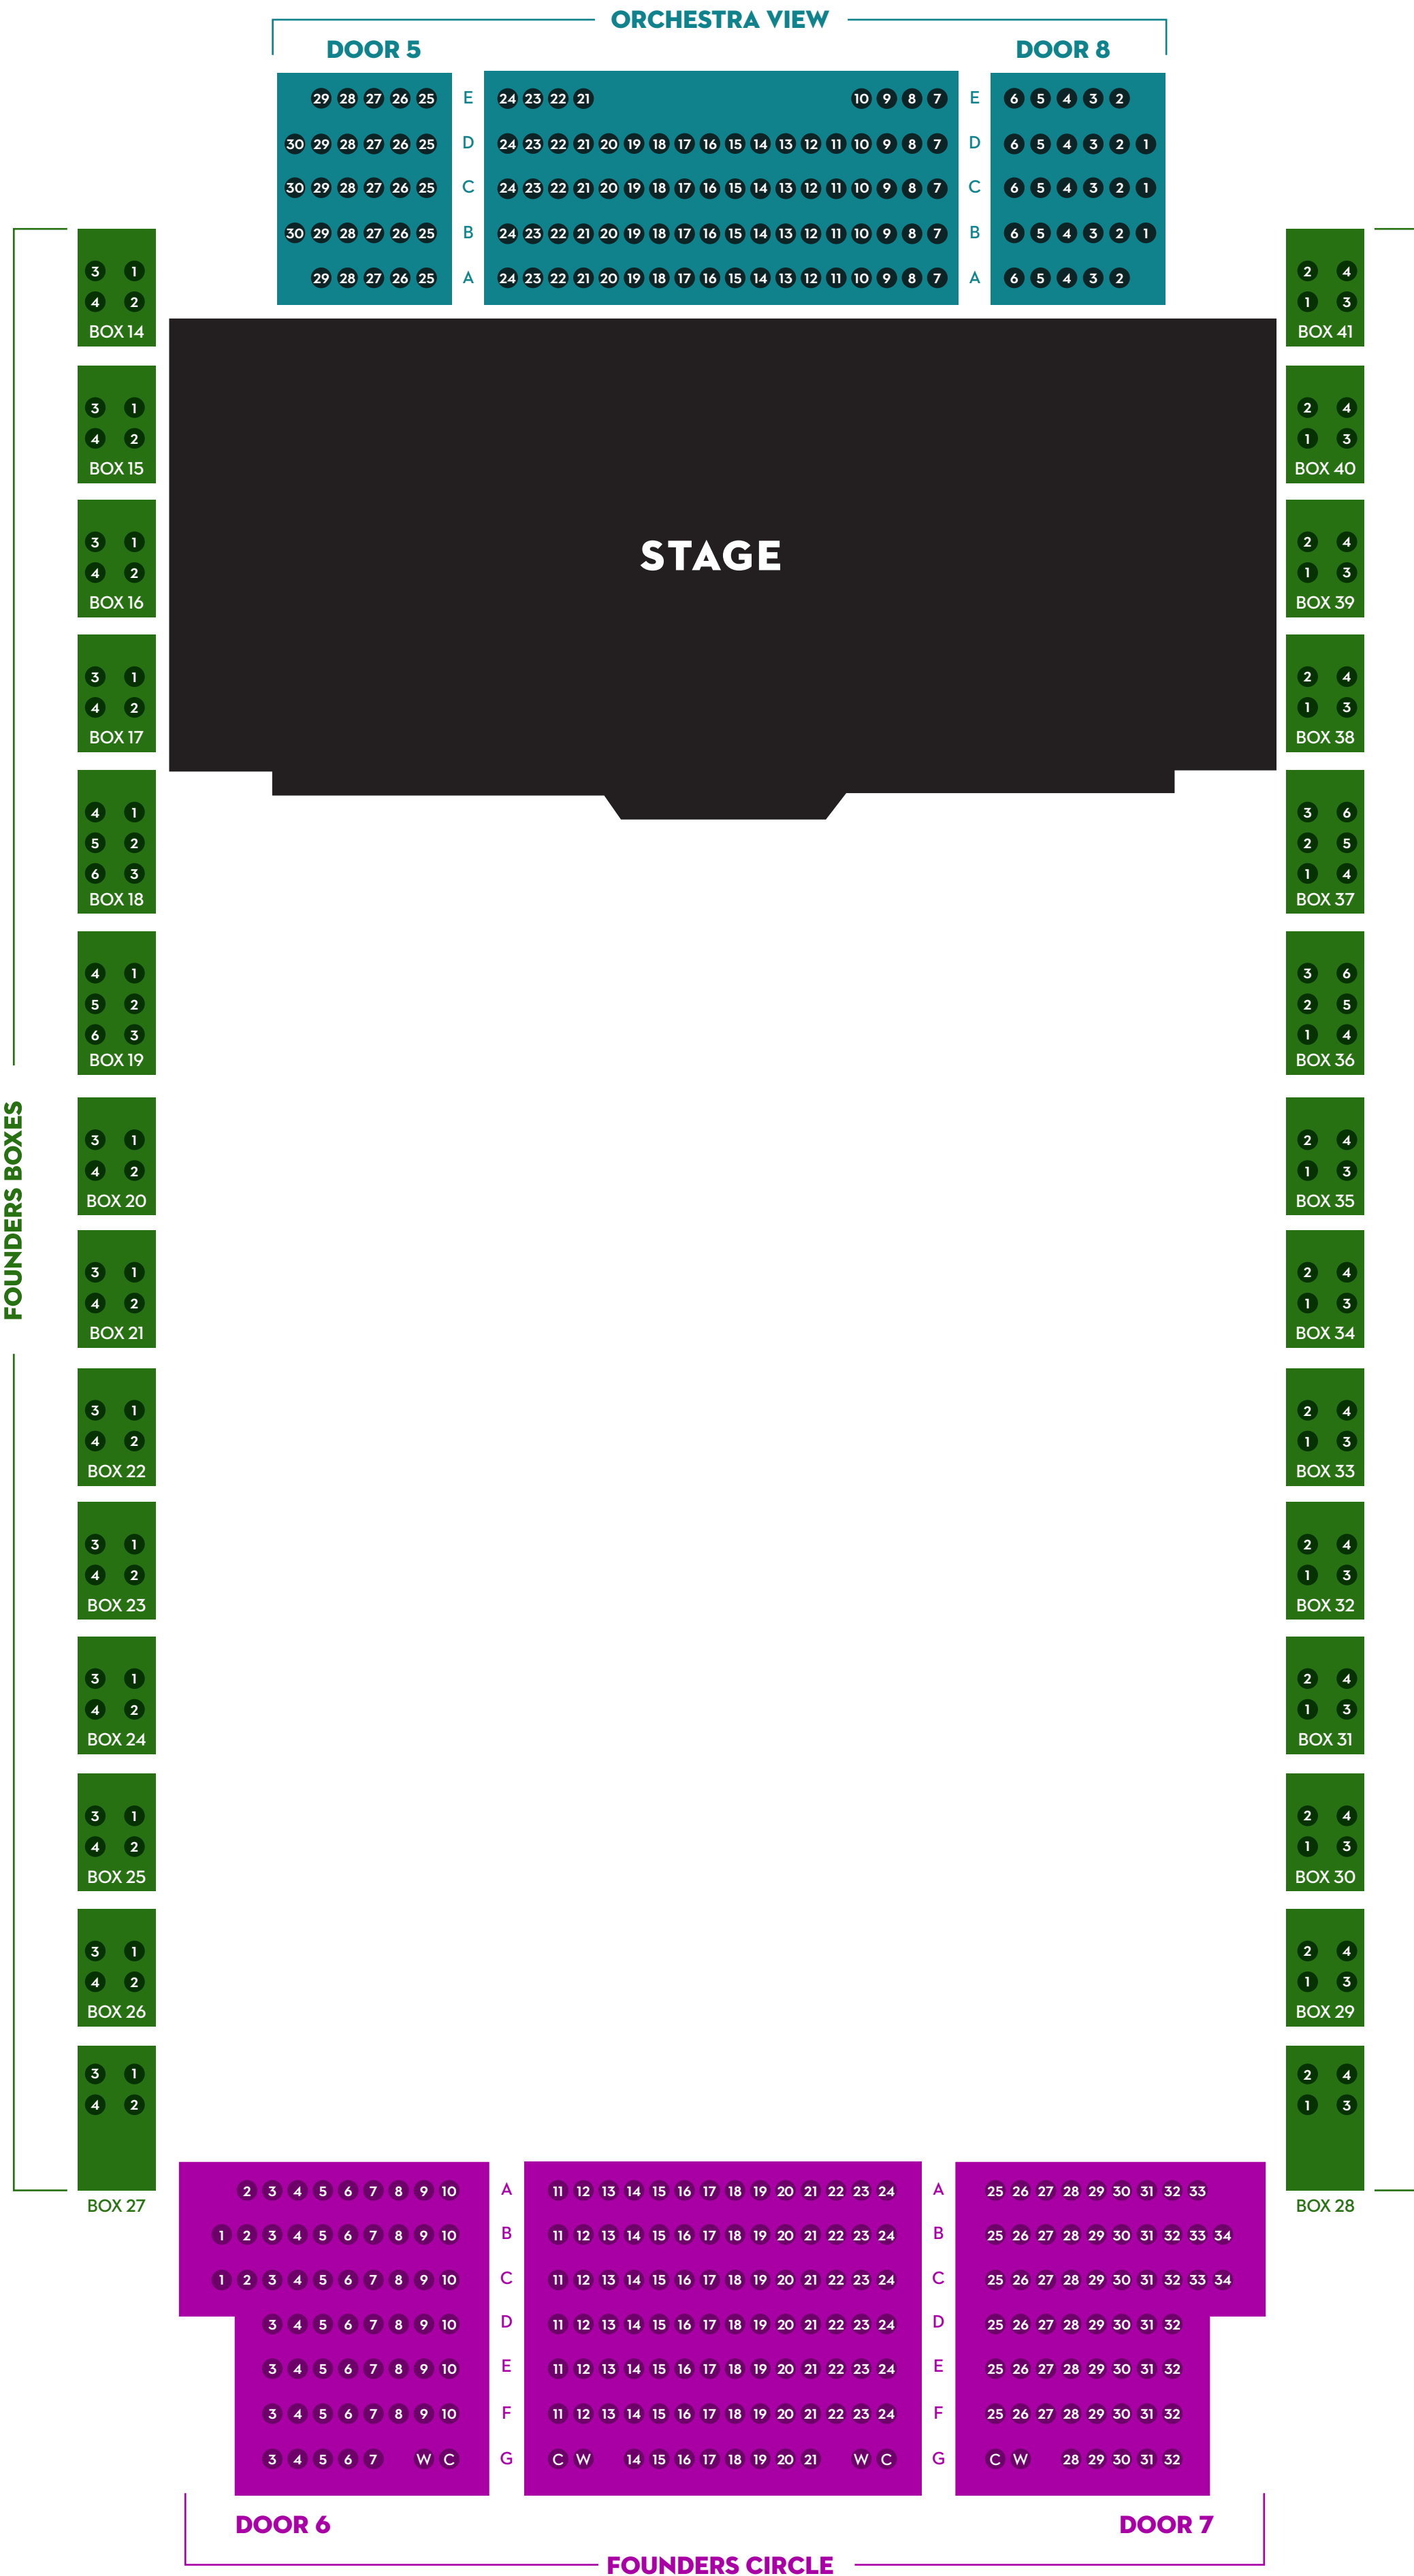

SCHERMERHORN SYMPHONY CENTER LAURA TURNER CONCERT HALL | SEATING MAP

STAGE

LAURA TURNER CONCERT HALL Orchestra Floor & Loge Boxes

-  Wheelchair
-  Wheelchair Companion
-  Accessible Seating

**LAURA TURNER
CONCERT HALL**
Founders Boxes/Circle
& Orchestra View

Wheelchair

Wheelchair Companion

LAURA TURNER CONCERT HALL
Balcony & West/East Balcony

Wheelchair

Wheelchair Companion

Accessible Section