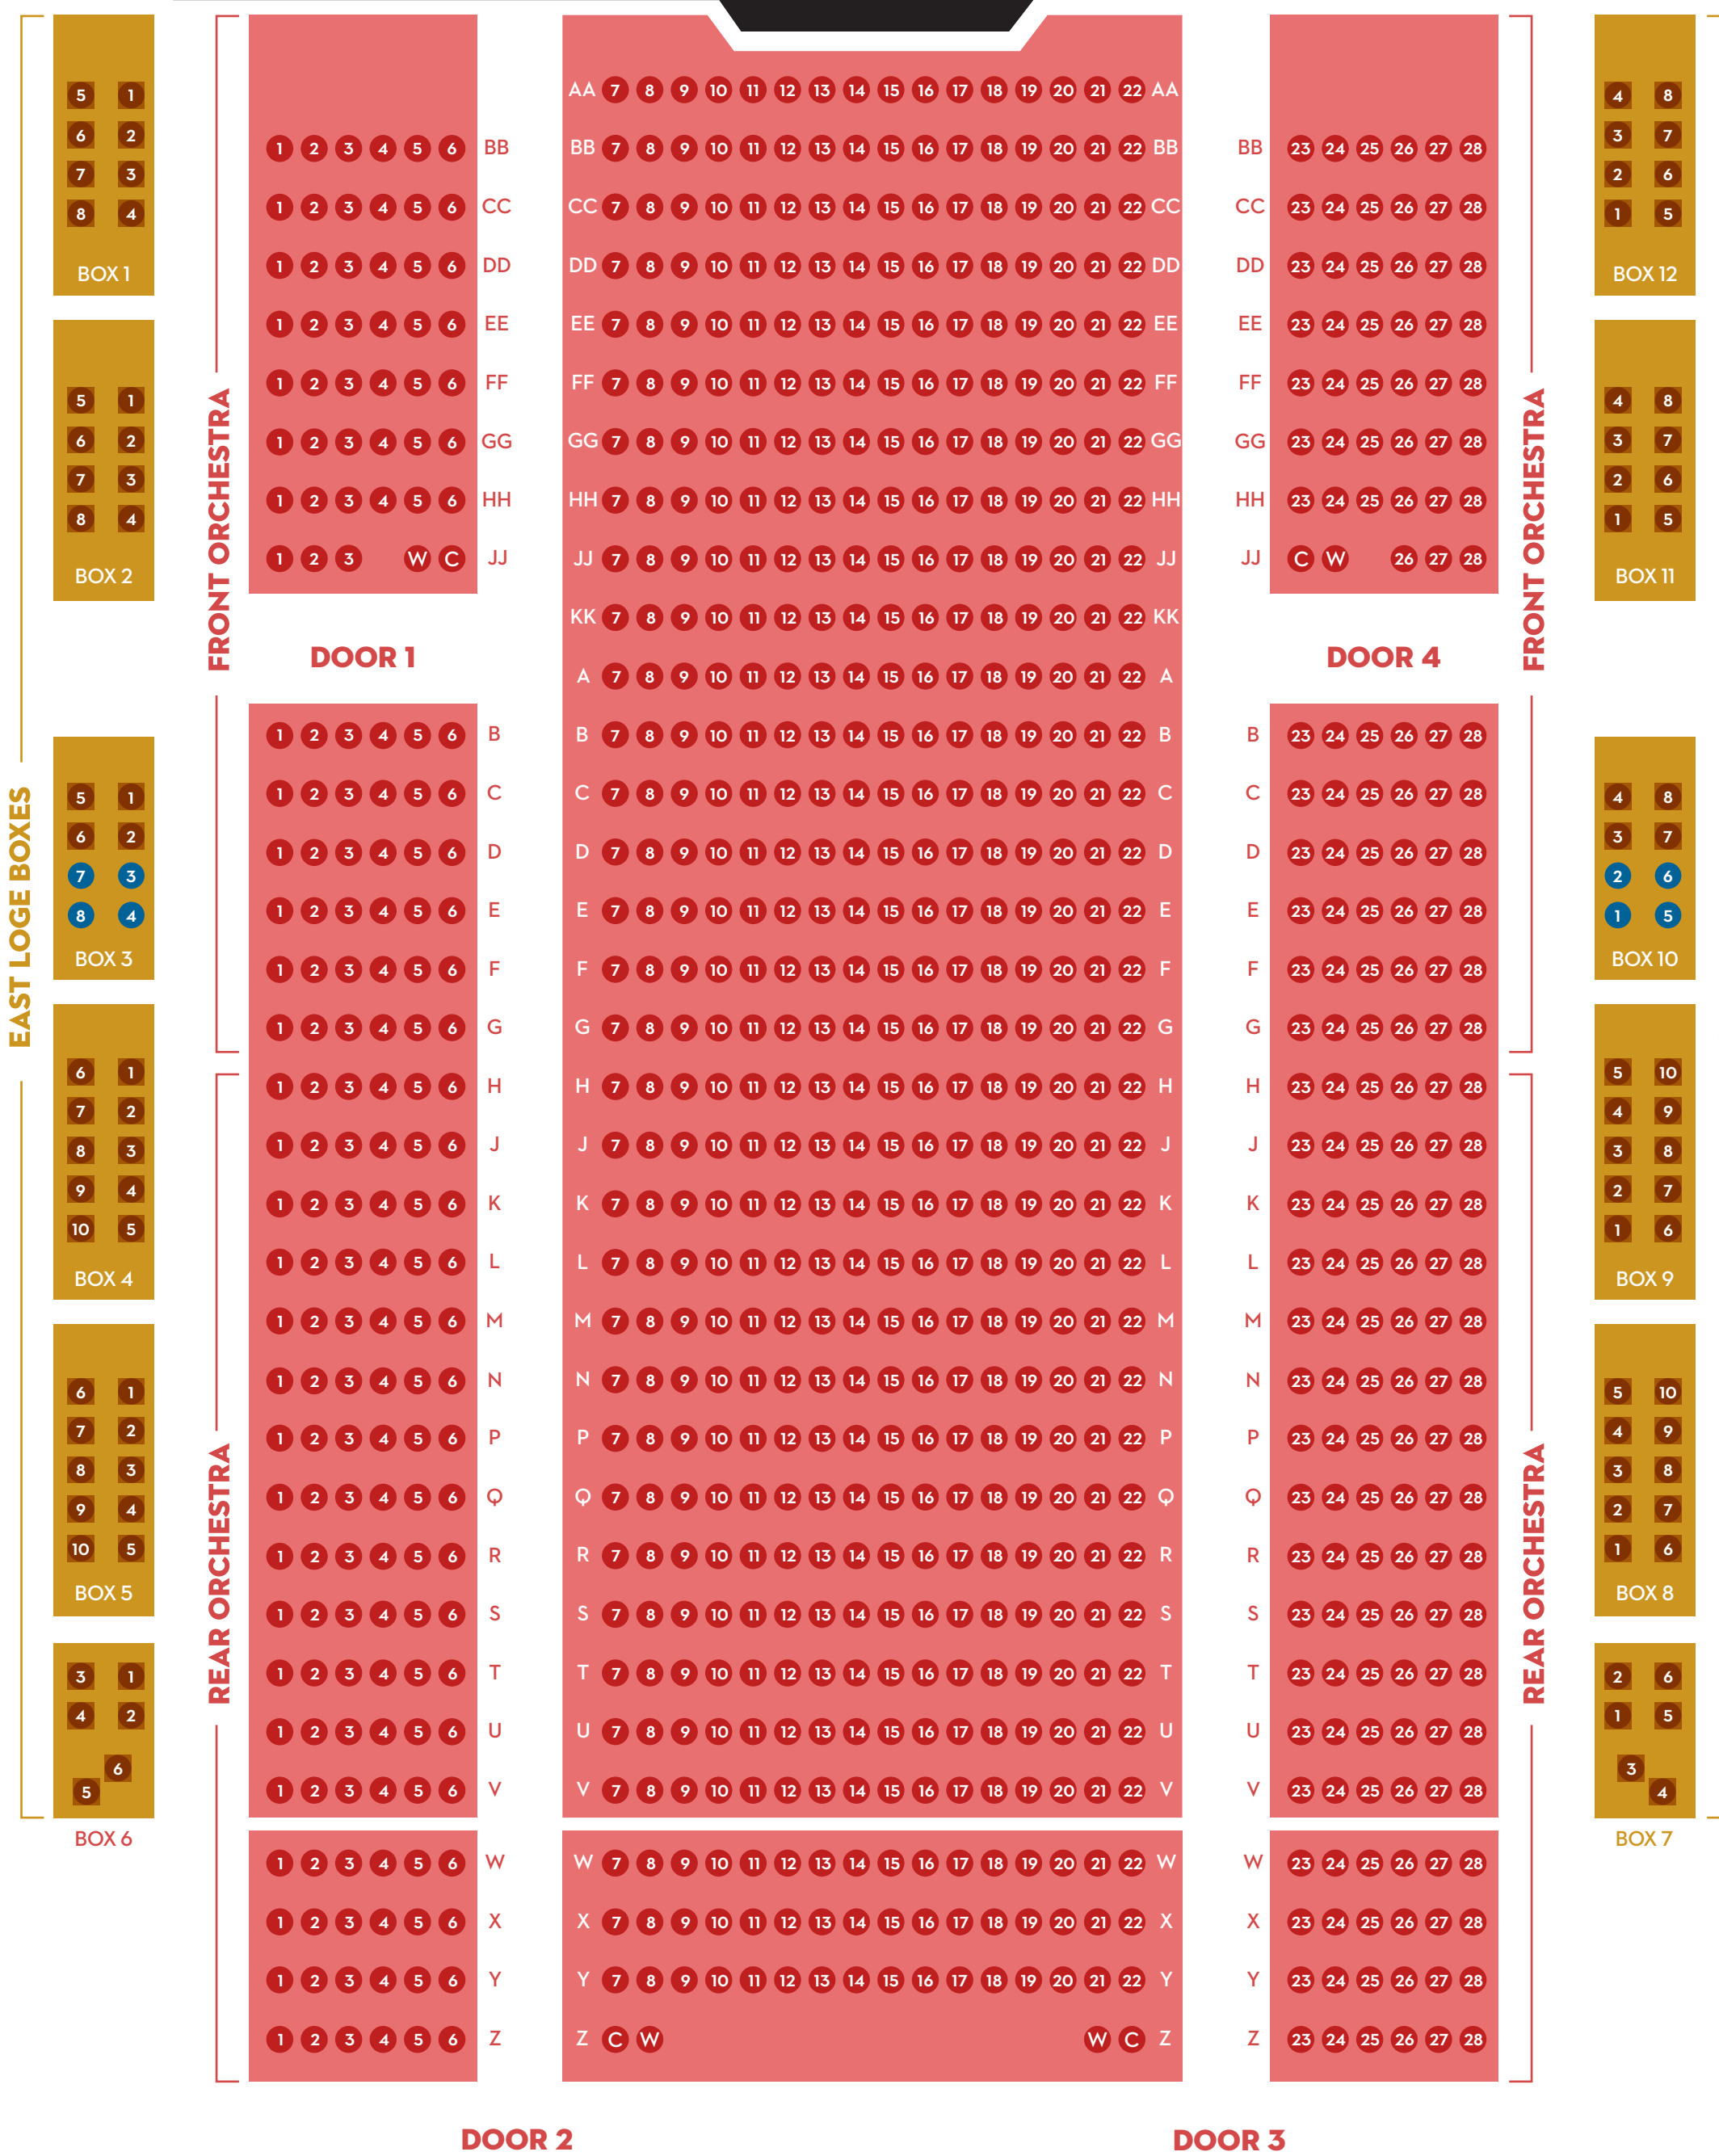

SCHERMERHORN SYMPHONY CENTER LAURA TURNER CONCERT HALL | SEATING MAP

STAGE

LAURA TURNER CONCERT HALL Orchestra Floor & Loge Boxes

-  Wheelchair
-  Wheelchair Companion
-  Accessible Seating

**LAURA TURNER
CONCERT HALL**
Founders Boxes/Circle
& Orchestra View

Wheelchair

Wheelchair Companion

LAURA TURNER CONCERT HALL
Balcony & West/East Balcony

Wheelchair

Wheelchair Companion

Accessible Section