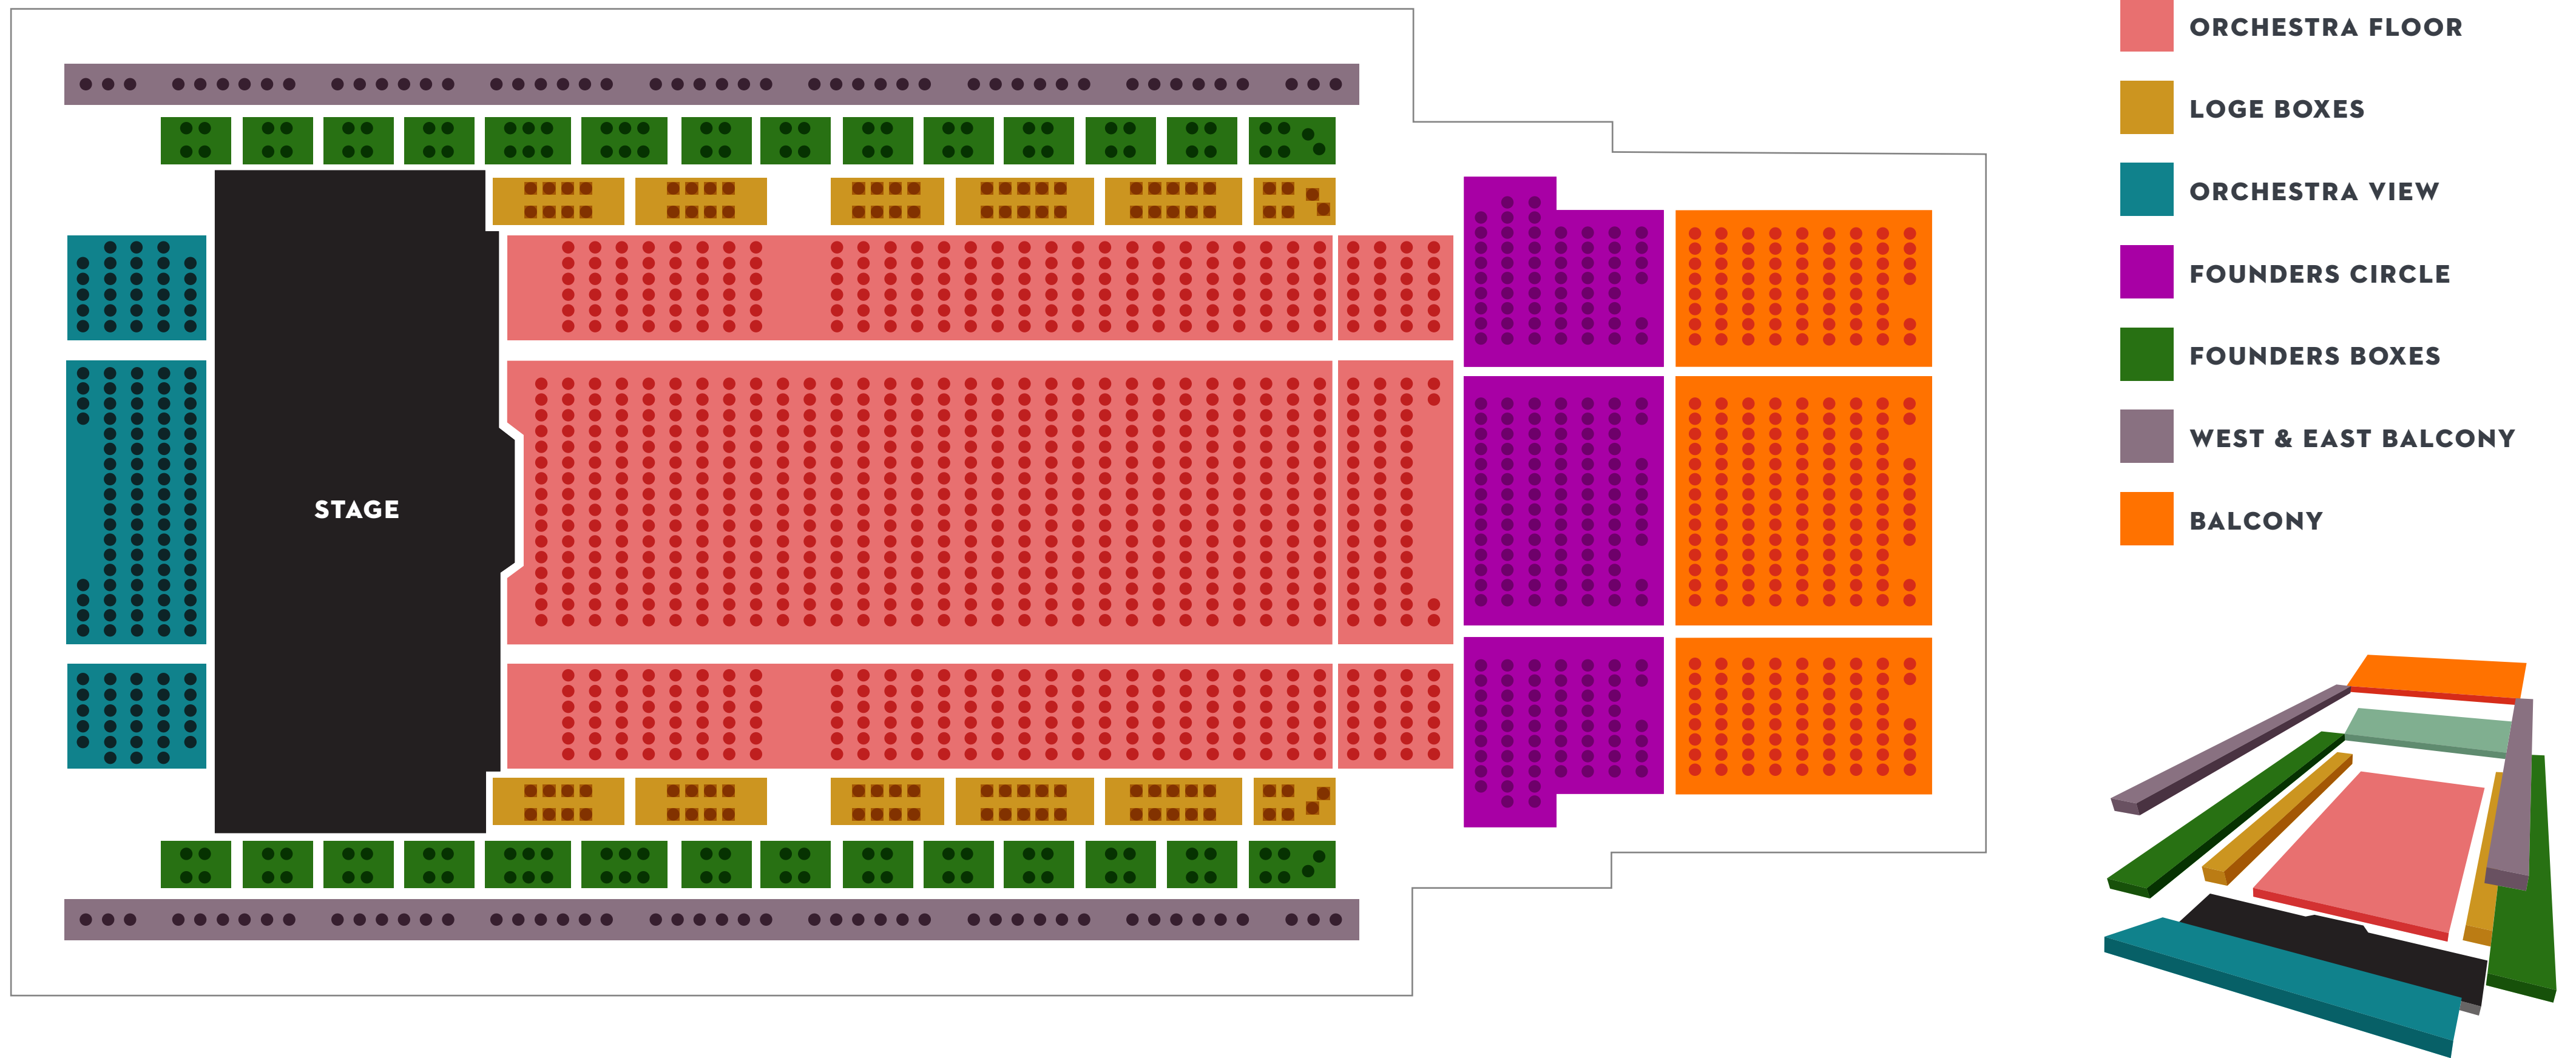

SCHERMERHORN SYMPHONY CENTER LAURA TURNER CONCERT HALL | SEATING MAP

STAGE

LAURA TURNER CONCERT HALL Orchestra Floor & Loge Boxes

-  Wheelchair
-  Wheelchair Companion
-  Accessible Seating

**LAURA TURNER
CONCERT HALL**
Founders Boxes/Circle
& Orchestra View

Wheelchair

Wheelchair Companion

LAURA TURNER CONCERT HALL
Balcony & West/East Balcony

Wheelchair

Wheelchair Companion

Accessible Section